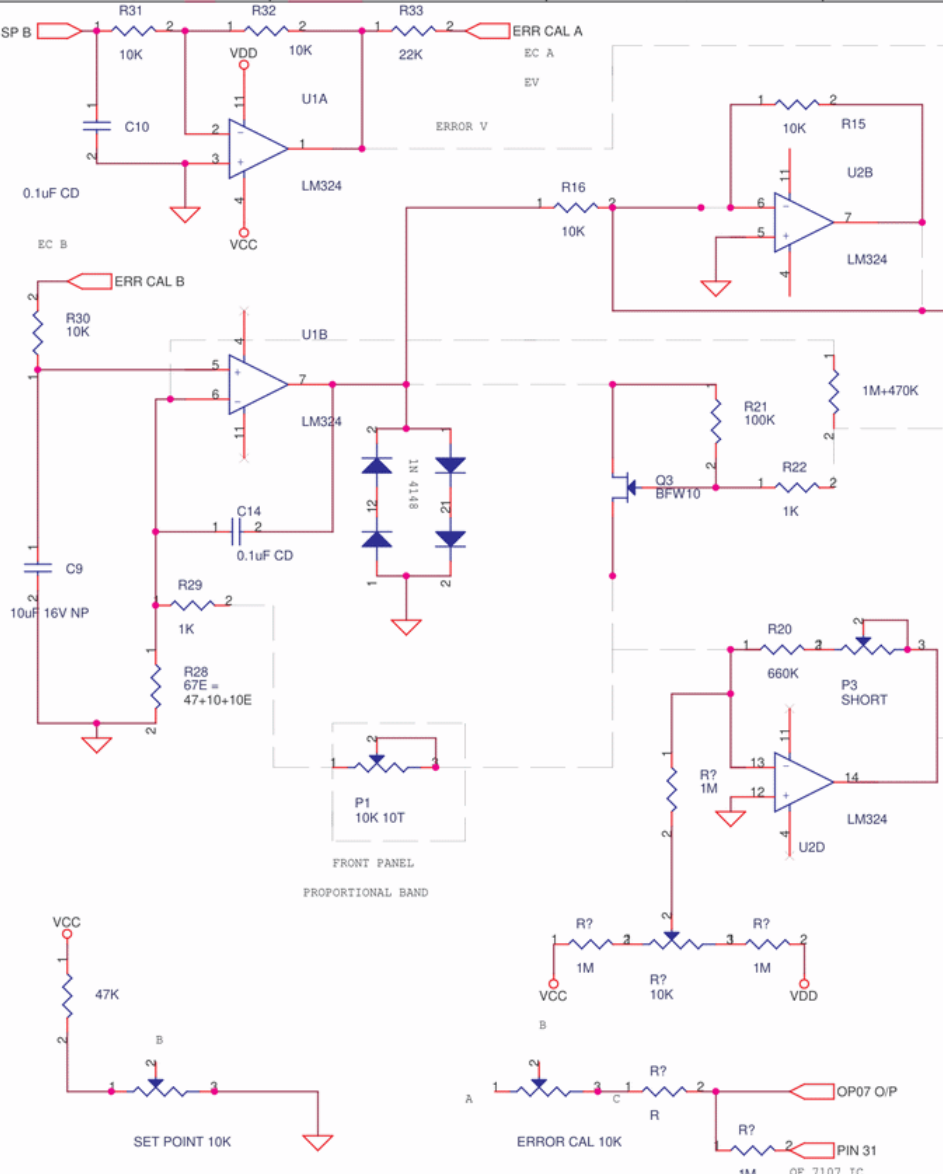

delabs design
delabs-circuits.com
delabs.net
Intellectual Property

DONT USE LM324 NAMED U3

V TO I CONVERTOR

WIRING SHOWN IN DASHED LINES